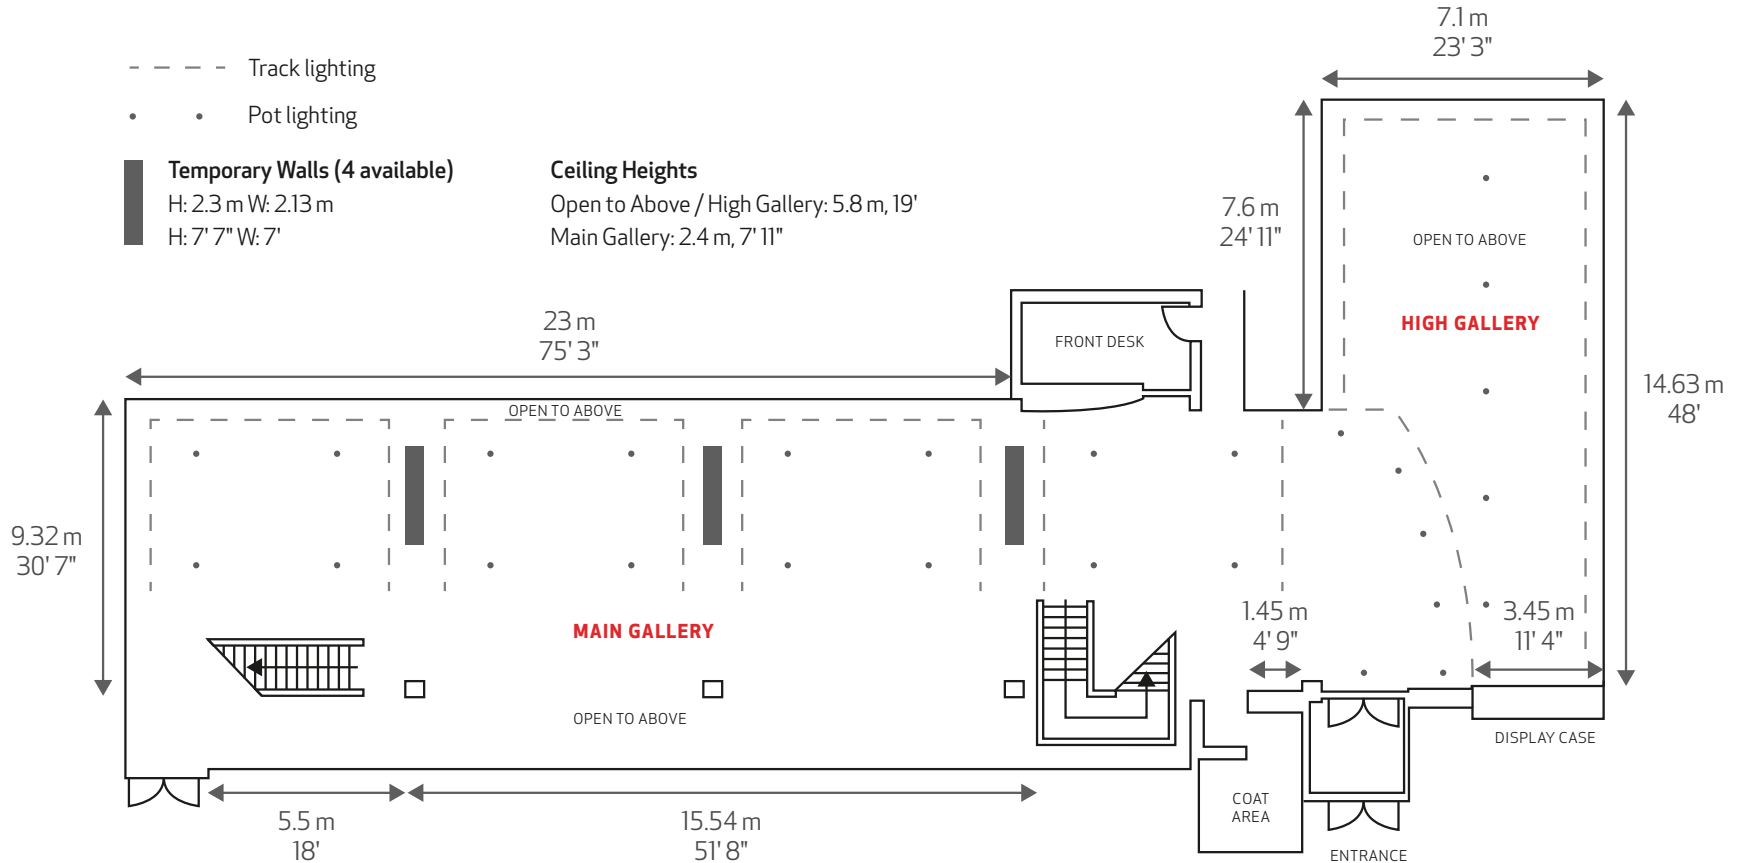

- - - - Track lighting

• • Pot lighting

**Temporary Walls (4 available)**

H: 2.3 m W: 2.13 m

H: 7' 7" W: 7'

**Ceiling Heights**

Open to Above / High Gallery: 5.8 m, 19'

Main Gallery: 2.4 m, 7' 11"

- - - - Track lighting

• • Pot lighting

**Temporary Walls (3 available)**

H: 2.3 m W: 2.13 m

H: 8' 1" W: 9'

**Ceiling Height**

Mezzanine Gallery: 2.4 m, 7' 11"